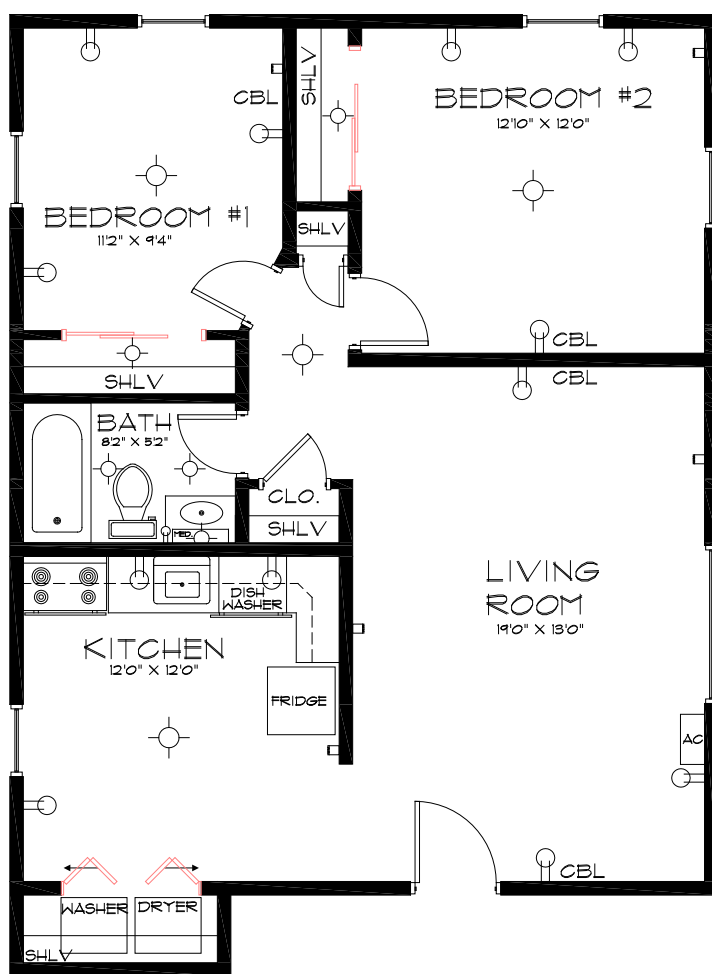

FINK AVE.  
2 STORY BUILDING/1ST FLOOR

KEY	
LIGHT	
CABLE	CBL
PHONE JACK	
ELEC. OUTLET	
SHELVING	SHLV
AIR CONDITIONER	AC
SQUARE FOOTAGE	
TOTAL SF:	814.25