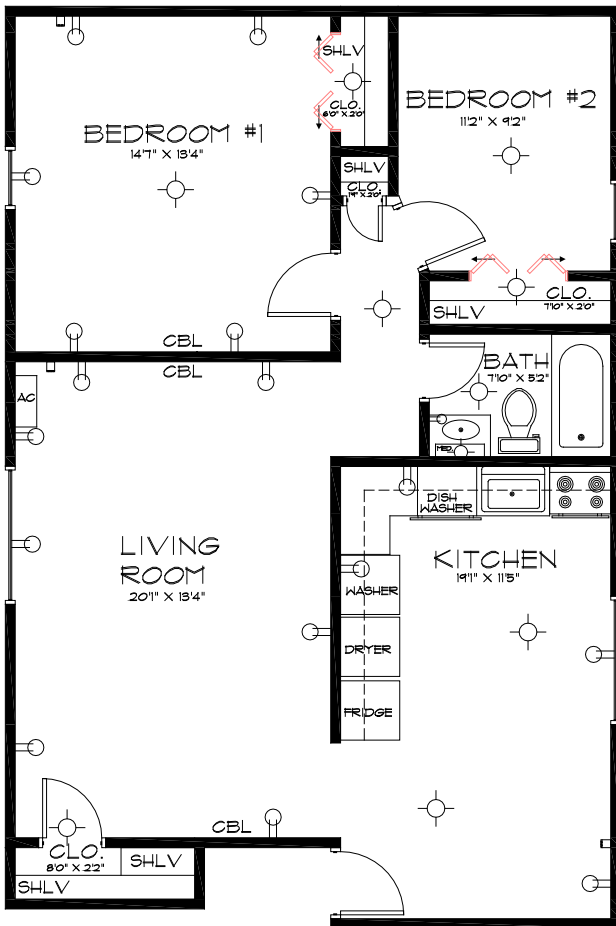

FINK AVE.  
2 STORY BUILDING/2ND FLOOR

KEY	
LIGHT	
CABLE	CBL
PHONE JACK	
ELEC. OUTLET	
SHELVING	SHLV
AIR CONDITIONER	AC
MEDICINE CABINET	MED.
SQUARE FOOTAGE	
TOTAL SF:	911.45